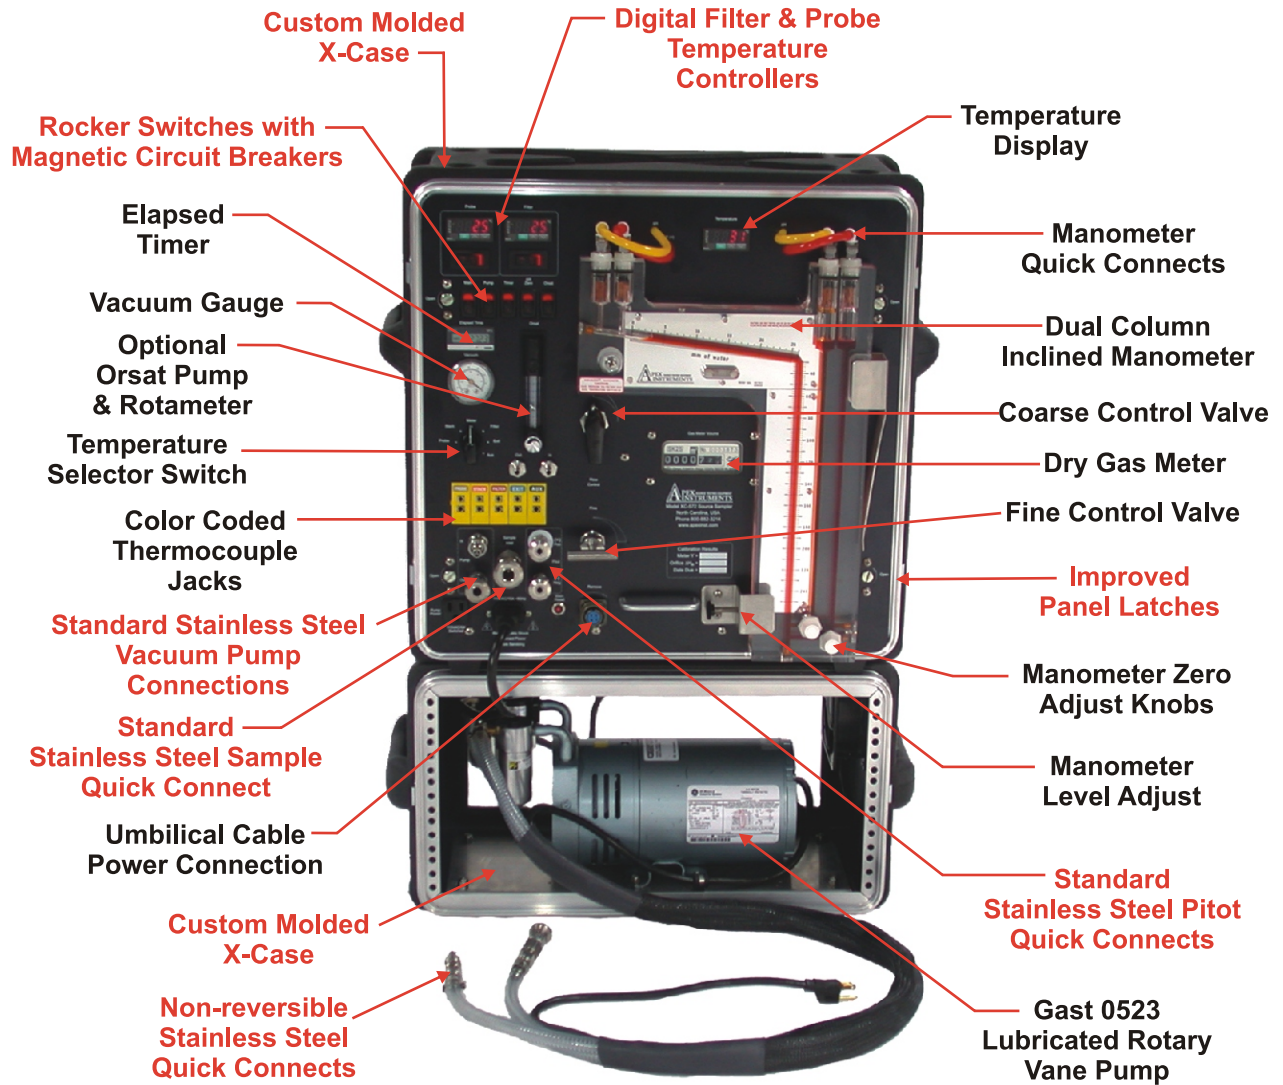

XC-572 Source Sampler Console

*New features in red