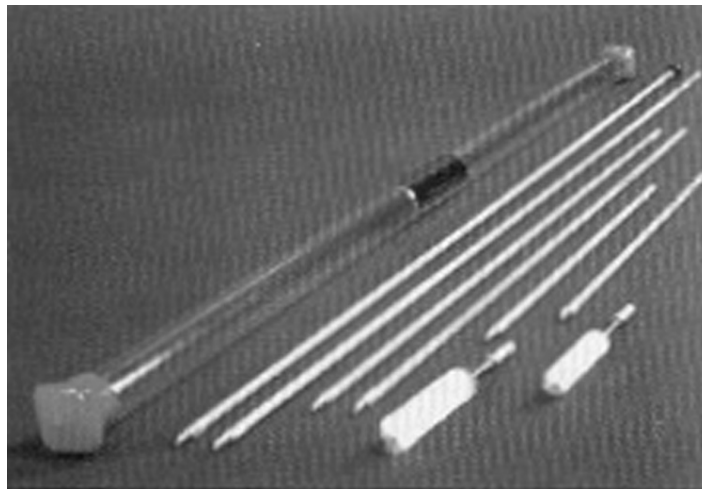

Modular Probe Brush Extension Kit  
 Nylon Brushes with Aluminum Extensions  
 Part # PBX-S

PBX-S Includes			
<i>Part#</i>	<i>Description</i>	<i>Quantity</i>	<i>Qty Shipped</i>
PB-5/8	Probe Brush/Plain	2	
PBX-2	2 foot Probe Brush Extension	2	
PBX-3	3 foot Probe Brush Extension	3	
PBU-832	Probe Brush Union	1	
PBK-832	Probe Brush Knob	1	
HD1088	Screw, 8-32 x 3/4" Allen Set, Stainless Steel	6	
2044T47	Tubing, 1" O.D., Plastic	4	
2044T67	Cap, Sleeve, 1-V16ID, SQR, Red	2	