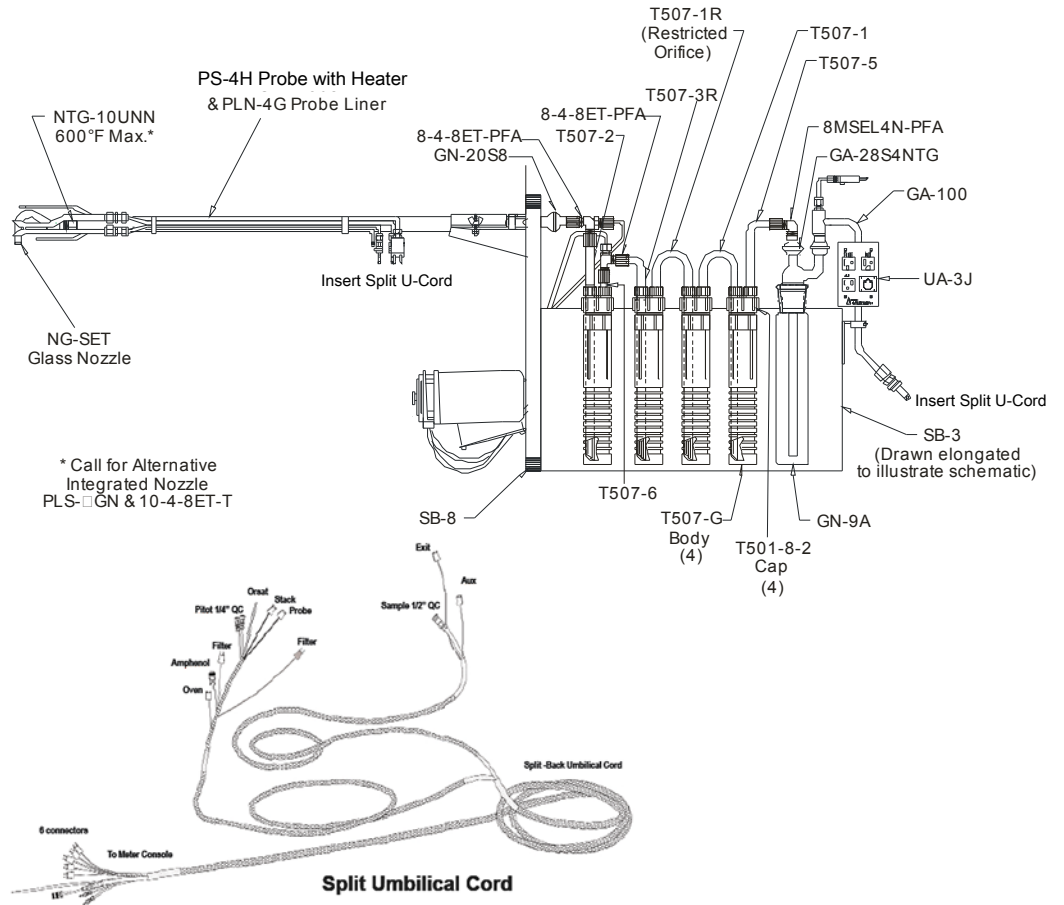

<i>SK-0061 includes:</i>			
Part #	Description	Quantity	Qty Shipped
PS-4H	4 foot Method 5 Probe Sheath or Hastelloy Only, with Pitots, Orsat line & TC, 110V	1	
PLN-4G	Glass Probe Liner	3	
NG-SET	Set of 7 Nozzles	1	
NTG-10UNN	5/8 inch Glass Filled Teflon® Union, No Nuts or Ferrules	1	
NTG-10F	5/8 inch Glass Filled Teflon® Single Ferrule	2	
T507G	Teflon® Impinger Single Piece Body	4	
T501-8-2	Teflon® Impinger Cap	4	
GN-9A	Glass Impinger Assembly, Plain with O-ring Ball Joints	1	
8-4-8ET-PFA	Tee, Run, 1/2" TU x 1/2" TU x 1/4" TU, PFA	2	
T507-1	Teflon® U-Stem with Plain Tip (4th Impinger)	1	
T507-1R	Teflon® U-Stem with Restricted Tip (3rd Impinger)	1	
T507-2	Teflon® Straight Stem, 1/2" FEP 16" (1st Impinger)	1	
T507-3R	Teflon® L-Stem, 1/2" FEP, (2nd Impinger)	1	
T507-5	Teflon® L-tube Outlet Tube, 1/2" FEP (4th Impinger)	1	
T507-6	Teflon® Straight Tube Outlet (1st Impinger)	1	
GA-28S4NTG	Teflon® Adapter Glass Filled, 28mm Socket to 1/4" Female NPT	1	
8MSEL4N-PFA	PFA Elbow, 1/2 inch Tube to 1/4 inch MNPT	1	
GN-20S8	Glass Adapter, 1/2" to #28 Socket	1	
BS28WS	#28 Stainless Steel Ball Joint Clamp, Generic	3	
GA-100	Sample Case Adapter with 1/2 inch Stainless Quick Connect	1	
UA-3J	Power Cord Adapter, Amphenol to 3 Receptacles	1	
SB-8	Probe Clamp / Impinger Case Adapter	1	
SB-3	Impinger Box, Model 100	1	
PP907-049	Peristaltic Pump, 220V	1	
TPFA-4/2	1/4 inch Heavy Wall TFE Tubing	8ft.	
TFC-47	TFE 47mm Filter Column for 1/4 inch Tubing with Extra Inlet	1	
<i>Includes:</i>	T501 End Cap, 1-1/2" NPT	1	
	T504-4 Segment with Side Port for 1/4" Tubing	1	
	T502 1-1/2" NPT Connector	2	
	T504 Column Segment	1	
	T504-47 Column Segment 47mm FH	1	
	TFA-47 Teflon® 47mm Filter Assembly	1	
T55	Wrench Set for TFE Impingers	1	
GF-47MMAT	Filter, Acetate, 47mm, .45 Pore (100/pack)	1	
US-30-10	U-Cord, Split, 30 Feet	1	