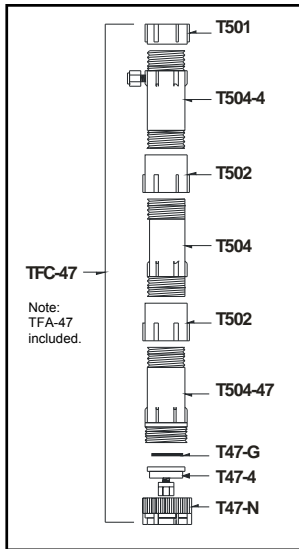

<i>SK-0061 includes:</i>			
Part #	Description	Quantity	Qty Shipped
PS-4H	4 foot Method 5 Probe Sheath or Hastelloy Only, with Pitots, Orsat line & TC, 110V	1	
PLN-4G	Glass Probe Liner	3	
NG-SET	Set of 7 Nozzles	1	
NTG-10UNN	5/8 inch Glass Filled Teflon® Union, No Nuts or Ferrules	1	
NTG-10F	5/8 inch Glass Filled Teflon® Single Ferrule	2	
T507G	Teflon® Impinger Single Piece Body	4	
T501-8-2	Teflon® Impinger Cap	4	
GN-9A	Glass Impinger Assembly, Plain with O-ring Ball Joints	1	
8-4-8ET-PFA	Tee, Run, 1/2" TU x 1/2" TU x 1/4" TU, PFA	2	
T507-1	Teflon® U-Stem with Plain Tip (4th Impinger)	1	
T507-1R	Teflon® U-Stem with Restricted Tip (3rd Impinger)	1	
T507-2	Teflon® Straight Stem, 1/2" FEP 16" (1st Impinger)	1	
T507-3R	Teflon® L-Stem, 1/2" FEP, (2nd Impinger)	1	
T507-5	Teflon® L-tube Outlet Tube, 1/2" FEP (4th Impinger)	1	
T507-6	Teflon® Straight Tube Outlet (1st Impinger)	1	
GA-28S4NTG	Teflon® Adapter Glass Filled, 28mm Socket to 1/4" Female NPT	1	
8MSEL4N-PFA	PFA Elbow, 1/2 inch Tube to 1/4 inch MNPT	1	
GN-20S8	Glass Adapter, 1/2" to #28 Socket	1	
BS28WS	#28 Stainless Steel Ball Joint Clamp, Generic	3	
GA-100	Sample Case Adapter with 1/2 inch Stainless Quick Connect	1	
UA-3J	Power Cord Adapter, Amphenol to 3 Receptacles	1	
SB-8	Probe Clamp / Impinger Case Adapter	1	
SB-3	Impinger Box, Model 100	1	
PP907-049	Peristaltic Pump, 220V	1	
TPFA-4/2	1/4 inch Heavy Wall TFE Tubing	8ft.	
TFC-47	TFE 47mm Filter Column for 1/4 inch Tubing with Extra Inlet	1	
<i>Includes:</i>	T501 End Cap, 1-1/2" NPT	1	
	T504-4 Segment with Side Port for 1/4" Tubing	1	
	T502 1-1/2" NPT Connector	2	
	T504 Column Segment	1	
	T504-47 Column Segment 47mm FH	1	
	TFA-47 Teflon® 47mm Filter Assembly	1	
T55	Wrench Set for TFE Impingers	1	
GF-47MMAT	Filter, Acetate, 47mm, .45 Pore (100/pack)	1	
US-30-10	U-Cord, Split, 30 Feet	1	