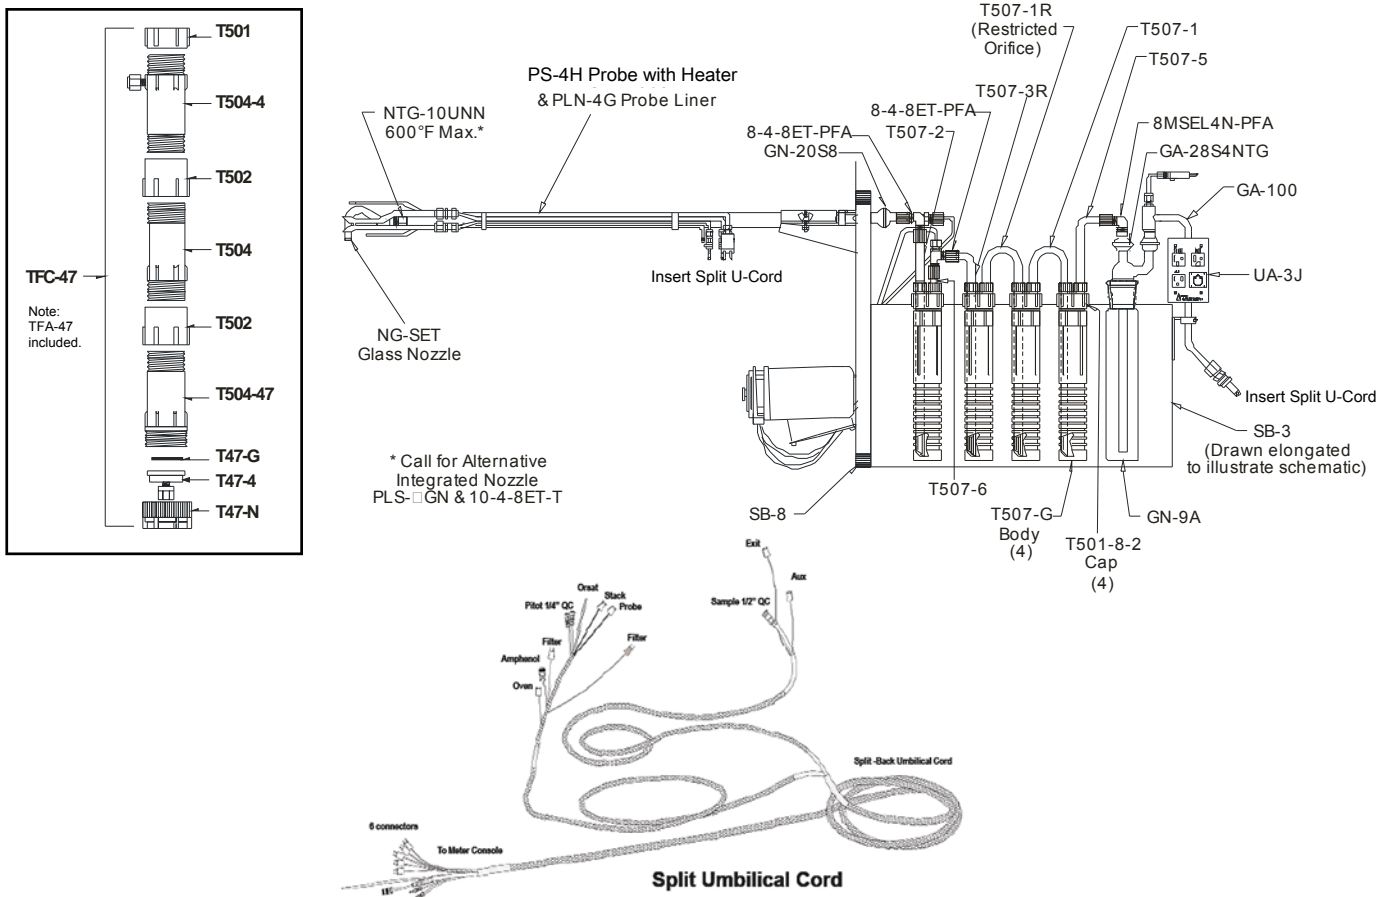

## Method 0061 Source Sampling Kit #SK-0061H

### High Temperature Source Sampling

### Packing List

<i>SK-0061 includes:</i>			
Part #	Description	Quantity	Qty Shipped
PS-4H	4 foot Method 5 Probe Sheath or Hastelloy Only, with Pitots, Orsat line & TC, 110V	1	
PLN-4G	Glass Probe Liner	3	
NG-SET	Set of 7 Nozzles	1	
NTG-10UNN	5/8 inch Glass Filled Teflon® Union, No Nuts or Ferrules	1	
NTG-10F	5/8 inch Glass Filled Teflon® Single Ferrule	2	
T507G	Teflon® Impinger Single Piece Body	4	
T501-8-2	Teflon® Impinger Cap	4	
GN-9A	Glass Impinger Assembly, Plain with O-ring Ball Joints	1	
8-4-8ET-PFA	Tee, Run, 1/2" TU x 1/2" TU x 1/4" TU, PFA	2	
T507-1	Teflon® U-Stem with Plain Tip (4th Impinger)	1	
T507-1R	Teflon® U-Stem with Restricted Tip (3rd Impinger)	1	
T507-2	Teflon® Straight Stem, 1/2" FEP 16" (1st Impinger)	1	
T507-3R	Teflon® L-Stem, 1/2" FEP, (2nd Impinger)	1	
T507-5	Teflon® L-tube Outlet Tube, 1/2" FEP (4th Impinger)	1	
T507-6	Teflon® Straight Tube Outlet (1st Impinger)	1	
GA-28S4NTG	Teflon® Adapter Glass Filled, 28mm Socket to 1/4" Female NPT	1	
8MSEL4N-PFA	PFA Elbow, 1/2 inch Tube to 1/4 inch MNPT	1	
GN-20S8	Glass Adapter, 1/2" to #28 Socket	1	
BS28WS	#28 Stainless Steel Ball Joint Clamp, Generic	3	
GA-100	Sample Case Adapter with 1/2 inch Stainless Quick Connect	1	
UA-3J	Power Cord Adapter, Amphenol to 3 Receptacles	1	
SB-8	Probe Clamp / Impinger Case Adapter	1	
SB-3	Impinger Box, Model 100	1	
PP907-049	Peristaltic Pump, 110V	1	
TPFA-4/2	1/4 inch Heavy Wall TFE Tubing	8ft.	
<b>TFC-47</b>	<b>TFE 47mm Filter Column for 1/4 inch Tubing with Extra Inlet</b>	<b>1</b>	
<i>Includes:</i>	<b>T501</b> End Cap, 1-1/2" NPT	1	
	<b>T504-4</b> Segment with Side Port for 1/4" Tubing	1	
	<b>T502</b> 1-1/2" NPT Connector	2	
	<b>T504</b> Column Segment	1	
	<b>T504-47</b> Column Segment 47mm FH	1	
	<b>TFA-47</b> Teflon® 47mm Filter Assembly	1	
T55	Wrench Set for TFE Impingers	1	
GF-47MMAT	Filter, Acetate, 47mm, .45 Pore (100/pack)	1	
US-30-10	U-Cord, Split, 30 Feet	1	