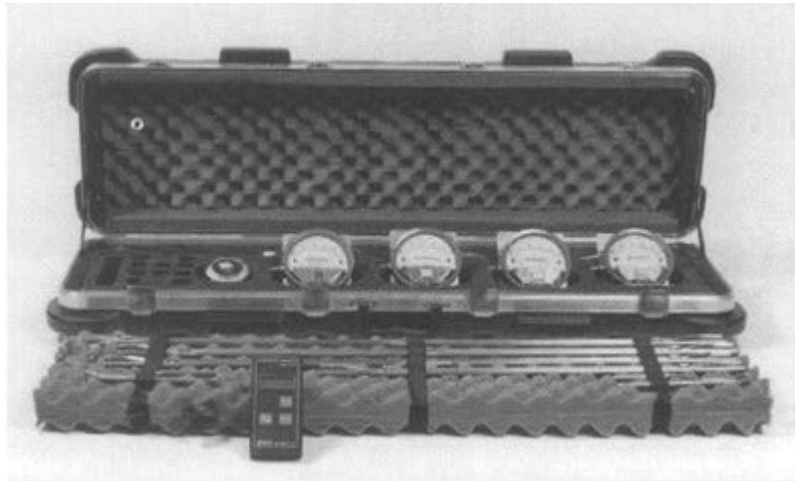

Deluxe Method 2 Survey Kit with Magnehelic Gauges

Part #SK-DM2M

Packing List

SK-DM2 Includes:

Part #	Description	Quantity	Qty Shipped
TC-M2	Case, Transport, Method 2	1	
MAG-2025CM	Gauge, Magnehelic, 0-25cm, Metric	1	
MAG-2000-6MM	Gauge, Magnehelic, 6mm, Metric	1	
MAG-2000-50MM	Gauge, Magnehelic, 50mm, Metric	1	
MAG-2010-100MM	Gauge, Magnehelic, 100mm, Metric	1	
A-369	Magnehelic Gauge Stand, Aluminum, 5-1/2 inches Tall	4	
TV-5/3RD	Tubing, 5/16ODx3/16ID, Vinyl, Red	10ft.	
TV-5/3YL	Tubing, 5/16ODx3/16ID, Vinyl, Yellow	10ft.	
6PT-3	Pitot, 3/8" dia., 3ft., SS	1	
PTB-3	Pitot Body, 3/8" Tube, 3 ft., SS	1	
MPT-6-181	Pitot Tip, Type S, 3/8" Tube, SS	1	
PTE-2	Extension, Pitot, 3/8" Tube, 2 ft.	1	
PTE-3	Extension, Pitot, 3/8" Tube, 3 ft.	2	
6SC6-S	Union, 3/8" TU, SS	10	
4TUR6-S	Reducer, Tube, 1/4"-3/8" TU, SS	2	
TC-4425	Thermometer, TC, Type K	1	
TCA-180-TSM	15 ft. Flexible Thermocouple Extension	2	
M5C-1	Level Indicator, Analog	1	