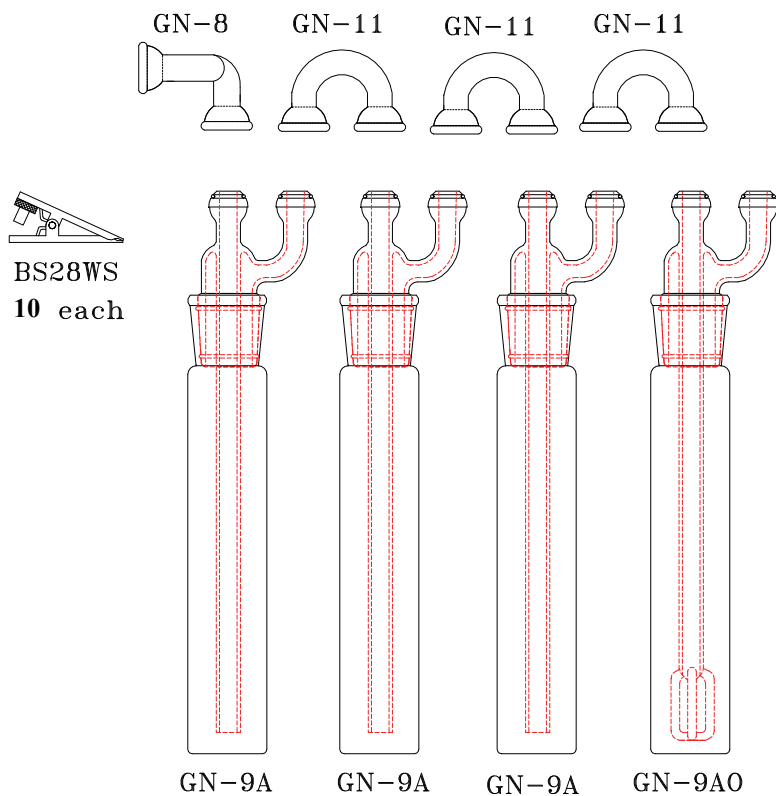

Basic Method 4 (Moisture) Glassware Set with Unground Joints
Part # GN-CG4
Packing List

GN-CG4 Includes			
<i>Part#</i>	<i>Description</i>	<i>Quantity</i>	<i>Qty Shipped</i>
GN-8	Double L Adapter, Unground #28 Sockets	1	
GN-9AO	Greenburg-Smith Impinger (with Orifice), Unground	1	
GN-9A	ModGreenburg-Smith Impinger (Plain), Unground	3	
GN-11	U-Tube, Unground #28 Sockets	3	
BS28WS	#28 Ball Joint Clamp (Generic)	10	