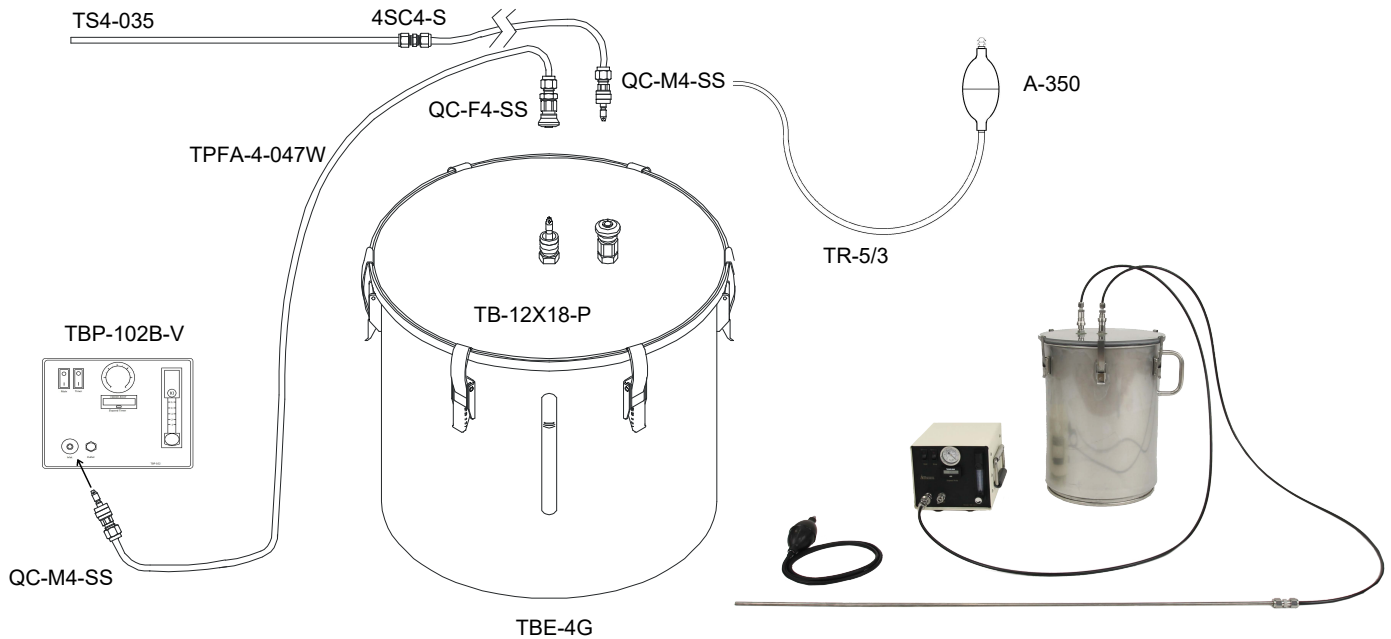

**M180 VacBag Sampler  
Part #SK-M180-4G-V  
Packing List**

**SK-M180-4G-V Includes:**

Part #	Description	Quantity	Qty Shipped
TBE-4G	Enclosure, 4 Gallon, Assembly, SS	1	
TB-12X18-P	Tedlar Bag, 12x19, 10.0 Liter, Poly Valve	3	
TBP-102B-V	Pump Assembly, Mini Diameter Pump, Flow 200-2500ccm, 220V	1	
TS4-035	Tubing, 1/4" x .035" Wall, SS	3ft.	
4SC4-S	Tube Union, 1/4", SS	1	
TPFA-4-047W	Tubing, 1/4" x 5/32 ID x .047 wall	20ft.	
QC-M4-SS	Quick Connect, 1/4"-1/4" TU, Male, SS	2	
TPFA-4/2	Tubing, 1/4" OD x 1/8" ID wall	10ft.	
QC-F4-SS	Quick Connect, 1/4"-1/4" TU, Female, SS	1	
A-350	Bulb, Squeeze, Aspirator Pump	1	
TR-5/3	Tubing, 5/16X3/16, black rubber	3ft.	