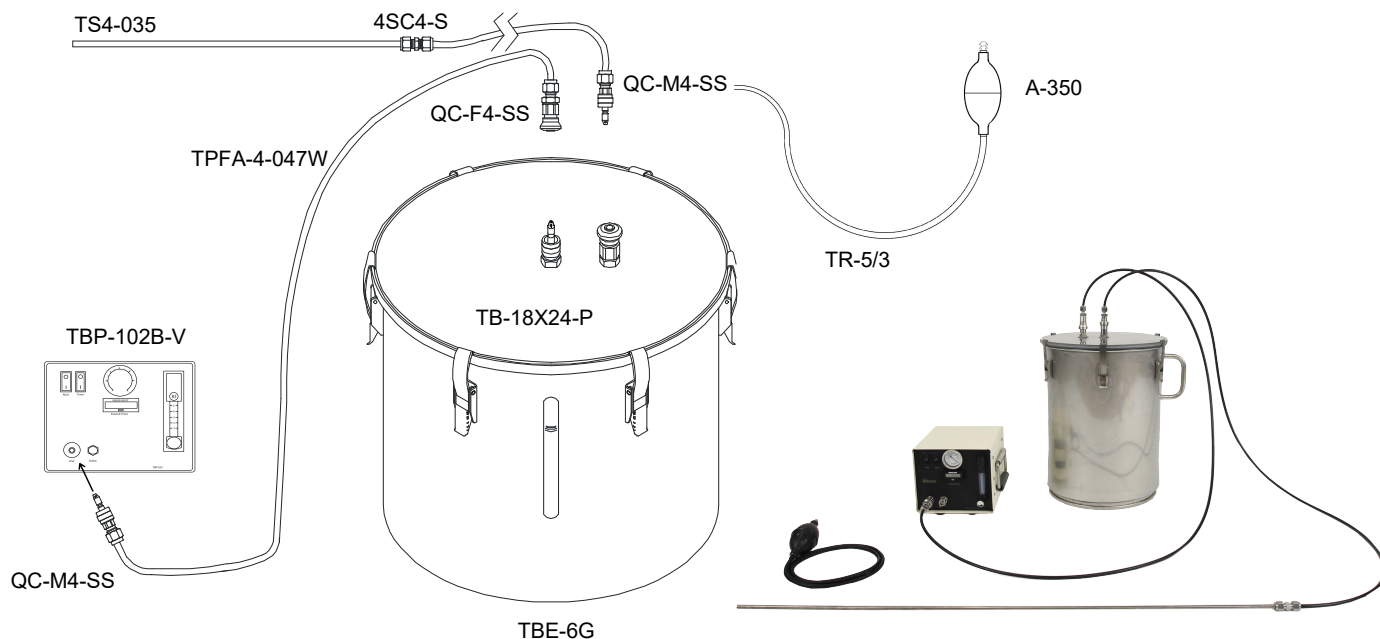

M180 VacBag Sampler Part #SK-M180-6G-V Packing List

SK-M180-6G-V Includes:

Part #	Description	Quantity	Qty Shipped
TBE-6G	Enclosure, 6 Gallon, Assembly, SS	1	
TB-18X24-P	Tedlar Bag, 18x24, 25 Liter, Poly Valve	3	
TBP-102B-V	Pump Assembly, Mini Diameter Pump, Flow 200-2500ccm, 220V	1	
TS4-035	Tubing, 1/4" x .035" Wall, SS	3ft.	
4SC4-S	Tube Union, 1/4", SS	1	
TPFA-4-047W	Tubing, 1/4" x 5/32 ID x .047 wall	20ft.	
QC-M4-SS	Quick Connect, 1/4"-1/4" TU, Male, SS	2	
TPFA-4/2	Tubing, 1/4" OD x 1/8" ID wall	10ft.	
QC-F4-SS	Quick Connect, 1/4"-1/4" TU, Female, SS	1	
A-350	Bulb, Squeeze, Aspirator Pump	1	
TR-5/3	Tubing, 5/16X3/16, black rubber	3ft.	